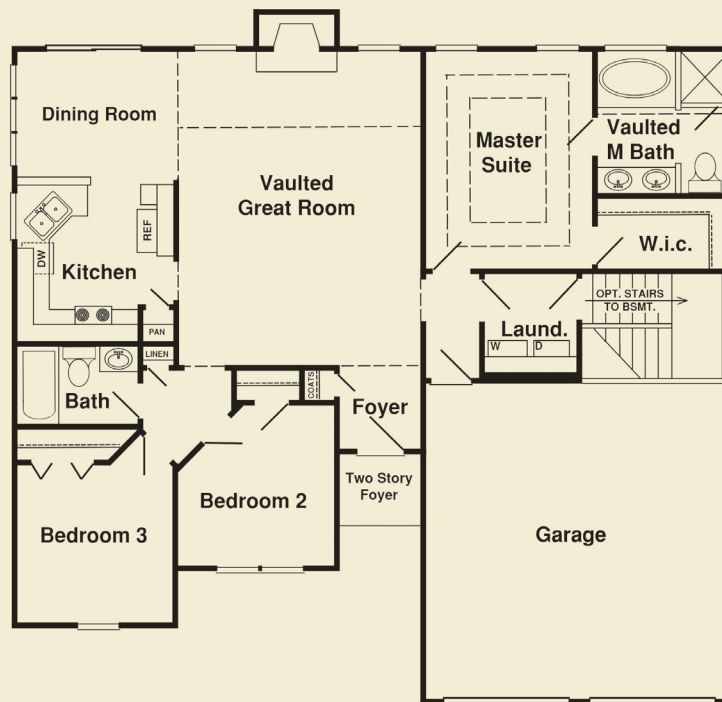

Ricciuti Enterprise

- Designed for grace and style with true 1 story living
- Centrally located kitchen and dinette open to family room with fireplace
- Three bedrooms
- Luxurious owner's suite with large closets, soaking tub, separate shower and dual vanities
- Two car garage, first floor laundry/mud room

BERKSHIRE HATHAWAY
HomeServices

The Preferred Realty

724-838-3660

www.CherryWoodEstates.info

Berkshire Hathaway The Preferred Realty believes all material, editorial or otherwise, to be correct, but assumes no responsibility for its accuracy or the accuracy of its presentation.